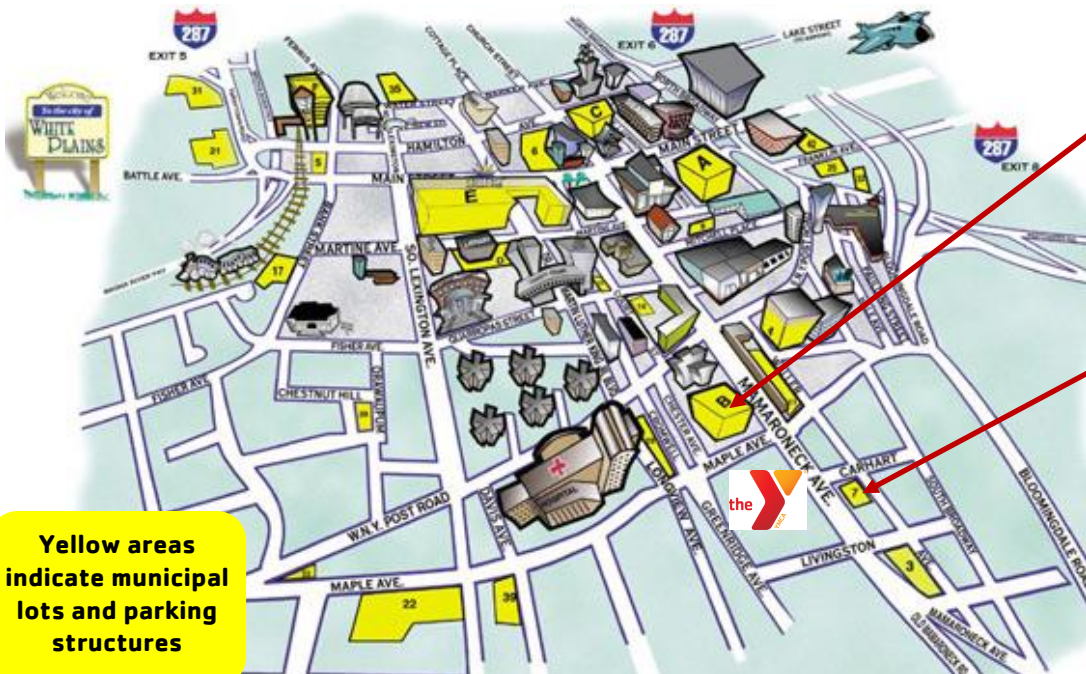

FOR YOUTH DEVELOPMENT
FOR HEALTHY LIVING
FOR SOCIAL RESPONSIBILITY

PARKING

MEMBERS & PROGRAM MEMBERS

Parking available:

- Weekdays 5:00am-7:00am; 6:00-10:00pm
- Saturdays 7:00am-6:00pm
- Sundays 8:00am-4:00pm

RESIDENTS

Parking available:

- Weekdays 6:00pm-7:00am
- Weekends

CHILD CARE PARENTS

You are permitted to park for 10-minutes during scheduled drop-off and pick-up times

PART-TIME STAFF

Parking available at the Y during your scheduled hours if they fall between:

- Weekdays 5:00am-7:00am; 6:00-10:00pm
- Saturdays 7:00am-6:00pm
- Sundays 8:00am-4:00pm

Yellow areas indicate municipal lots and parking structures

Garage @ Maple & Mamaroneck

Surface lot @ Carhart & Mamaroneck